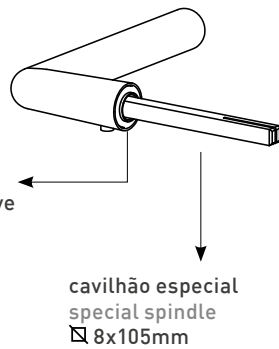

O único puxador sem roseta

Design minimalista, funcional e fácil de aplicar

A colecção de puxadores **nuda.** é perfeita para ambientes minimalistas; Sistema inovador de montagem ultra-rápida; montagem sem roseta, sem necessidade de furações especiais ou parafuso de ligação.

nuda.
collection

The only handle without rose

Minimalist design, functional and easy to assemble

nuda. handle collection is perfect for minimalist spaces; Innovative system with ultra-rapid assembly; assembly without rose, no special holes or connecting screw required.

Suavidade no funcionamento
Mecanismo interior com rolete de esferas para uma rotação suave
Smooth operation
Interior mechanism with ball bearings for a smooth rotation

Opcional: / Option:
Anilha para eventuais folgas ou imperfeições na mecanização
Washer for possible gaps or machining flaws