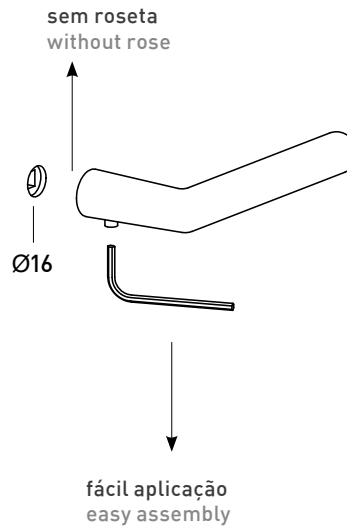

O único puxador sem roseta

Design minimalista, funcional e fácil de aplicar

A colecção de puxadores **nuda.** é perfeita para ambientes minimalistas; Sistema inovador de montagem ultra-rápida; montagem sem roseta, sem necessidade de furações especiais ou parafuso de ligação.

nuda.
collection

The only handle without rose

Minimalist design, functional and easy to assemble

nuda. handle collection is perfect for minimalist spaces; Innovative system with ultra-rapid assembly; assembly without rose, no special holes or connecting screw required.

Suavidade no funcionamento
Mecanismo interior com rolete de esferas para uma rotação suave
Smooth operation
Interior mechanism with ball bearings for a smooth rotation

Opcional: / Option:
Anilha para eventuais folgas ou imperfeições na mecanização
Washer for possible gaps or machining flaws

* Por consulta
* By request