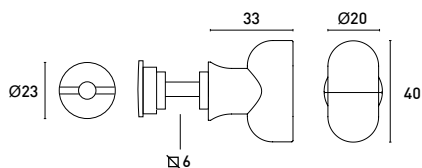

FX.5561
FECHO WC
WC TURN AND RELEASE